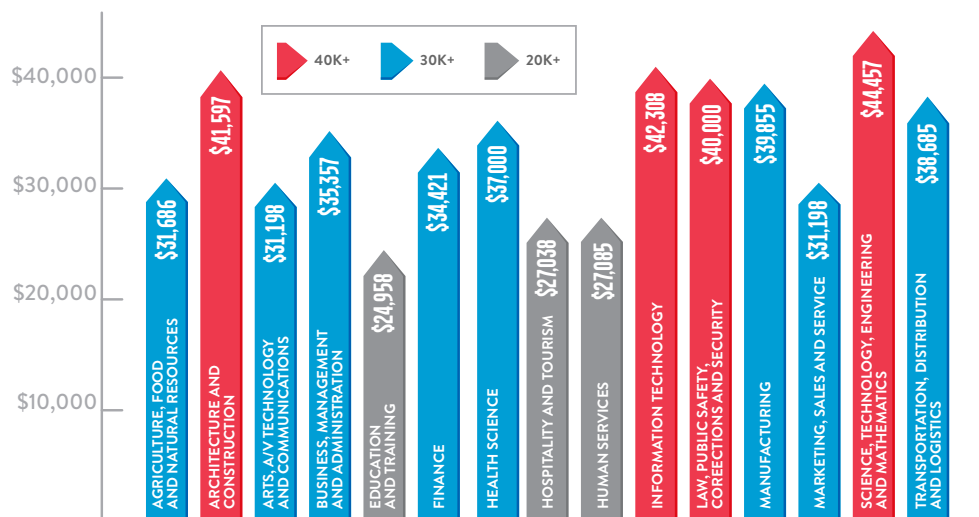

Percentages based on number of graduates who reported their location

Our colleges serve every economic sector and region of the state, developing individuals into experts and entrepreneurs who deliver an immediate, local economic impact.

INNOVATE. TRANSFORM. INSPIRE.

MEDIAN ANNUAL SALARY BY CREDENTIAL TYPE FOR 2016 GRADUATES

MEDIAN SALARY FOR ASSOCIATE DEGREE

MEDIAN SALARY FOR TWO-YEAR DIPLOMA

MEDIAN SALARY FOR ONE-YEAR DIPLOMA

MEDIAN SALARY FOR SHORT-TERM DIPLOMA

MEDIAN SALARY

6 MONTHS AFTER GRADUATION FOR ALL DEGREE TYPES:

MEDIAN SALARIES BY CAREER CLUSTER FOR 2016 GRADUATES

Median equals the midpoint of all salaries reported

The Wisconsin Technical College System (WTCS), delivering the technical experts and entrepreneurs who drive economic activity in every sector and region of the state